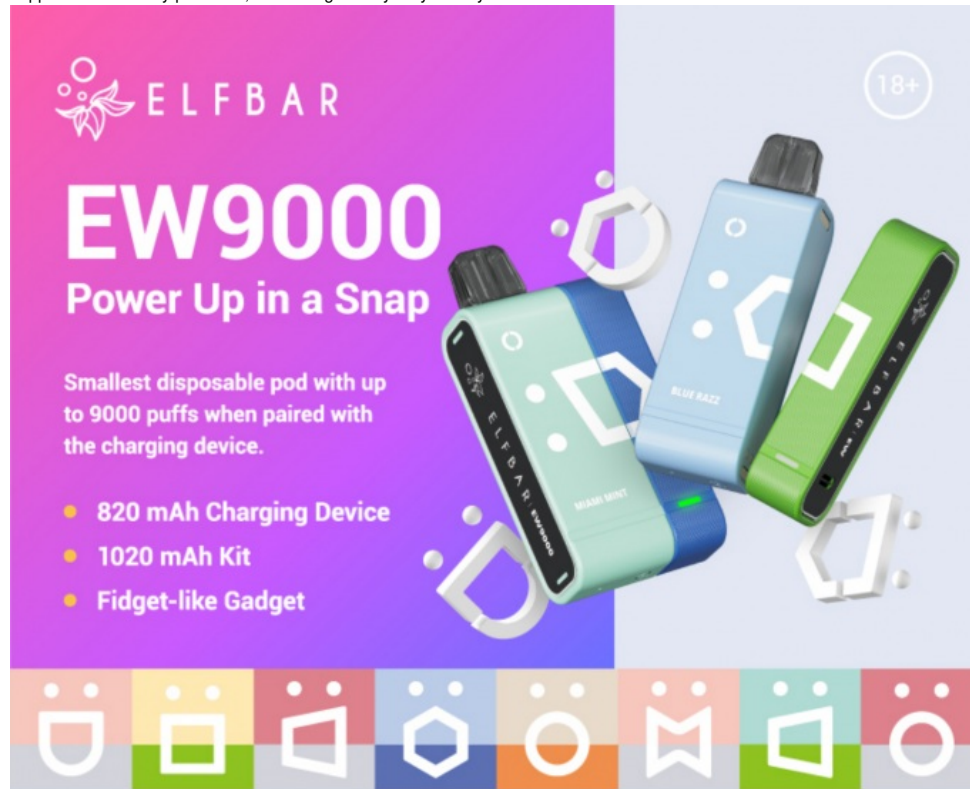

*Pairing disposable pods and charging devices creates various icons to show personal style.

*The high-performance mesh coil enables fine atomization, resulting in delicate flavors, intense vapors and smooth draws.

*The charging device features a three-color LED battery indicator. When paired with a disposable pod, it emits green, blue, or red light to accurately indicate the battery status.

Parameters:

*Disposable Pod:88 × 22 × 27 mm**200mAh**

*Charging Device:73 × 22 × 15 mm**820mAh, Type-C**

*Kit:88 × 22 × 42 mm,**1020mAh, Type-C,9000 puffs**

8 flavors: Blue Razz, Miami Mint, California Cherry, Watermelon, Sour Lush, Grape, Dragon Strawnana, Cherry Strazz

Specifications

Puffs: 9000 Puffs	E-liquid Capacity: ML	Nicotine Strength: mg/ml
Nebulizer Type: Mesh Coil	Size: 88 × 22 × 42 mm	Flavour: 8 Flavours

Packaging Details

	Individual Unit(Pod/Kit)	Small Box(Pod/Kit)	Master Car
Dimensions	50 x 25 x 107 mm/60 x 25 x 107 mm	131 x 103 x 110 mm/132 x 62 x 110 mm	532 x 276 x 252 mm/540
Weight	48.6 g/77.6g	517.5 g/441g	11.35 kg/16.3
Quantity	1 PC/PACK	10 PCS/PACK/5 PCS/PACK	200 PCS/B

Why Choose Us

Choosing ELFBAR EW9000 means opting for quality, innovation, and reliability. Our fully automated production process ensures every device meets high standards, offering a consistent and enjoyable vaping experience. Our modular design also supports eco-friendly practices, enhancing battery recyclability.