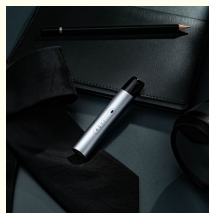

More Images

Product Description

MOTI C Arise POD System: The Perfect Blend of Performance and Portability

The MOTI C Arise POD System is an exceptional vaping device designed for those looking to start their vaping journey or upgrade to a more sophisticated system. This sleek and stylish device offers a perfect balance of power, convenience, and flavor, making it a standout choice in the market.

Key Features:

Type-C Charging and LED Indicator: The MOTI C Arise comes with a Type-C charger and LED light indicator for fast charging and necessary indications, ensuring a seamless and convenient user experience

Metal Shell Design: The device features a metal shell that provides a smooth hand feel, adding to the premium look and feel of the device

Built-in 400mAh Battery: Powered by a 400mAh built-in battery, the MOTI C Arise offers long-lasting vaping sessions, allowing you to enjoy your favorite e-liquids throughout the day

7W Output Power: With a 7W output power, the MOTI C Arise ensures that the sweetness and coolness of your e-liquids are fully realized, providing a satisfying vaping experience

Our Product Introduction