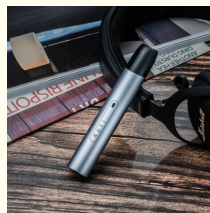

More Images

Product Description

MOTI C Arise POD System: The Perfect Blend of Performance and Portability

The MOTI C Arise POD System is an exceptional vaping device designed for those looking to start their vaping journey or upgrade to a more sophisticated system. This sleek and stylish device offers a perfect balance of power, convenience, and flavor, making it a standout choice in the market.

Key Features:

Type-C Charging and LED Indicator: The MOTI C Arise comes with a Type-C charger and LED light indicator for fast charging and necessary indications, ensuring a seamless and convenient user experience

Metal Shell Design: The device features a metal shell that provides a smooth hand feel, adding to the premium look and feel of the device

Built-in 400mAh Battery: Powered by a 400mAh built-in battery, the MOTI C Arise offers long-lasting vaping sessions, allowing you to enjoy your favorite e-liquids throughout the day

7W Output Power: With a 7W output power, the MOTI C Arise ensures that the sweetness and coolness of your e-liquids are fully realized, providing a satisfying vaping experience

Our Product Introduction