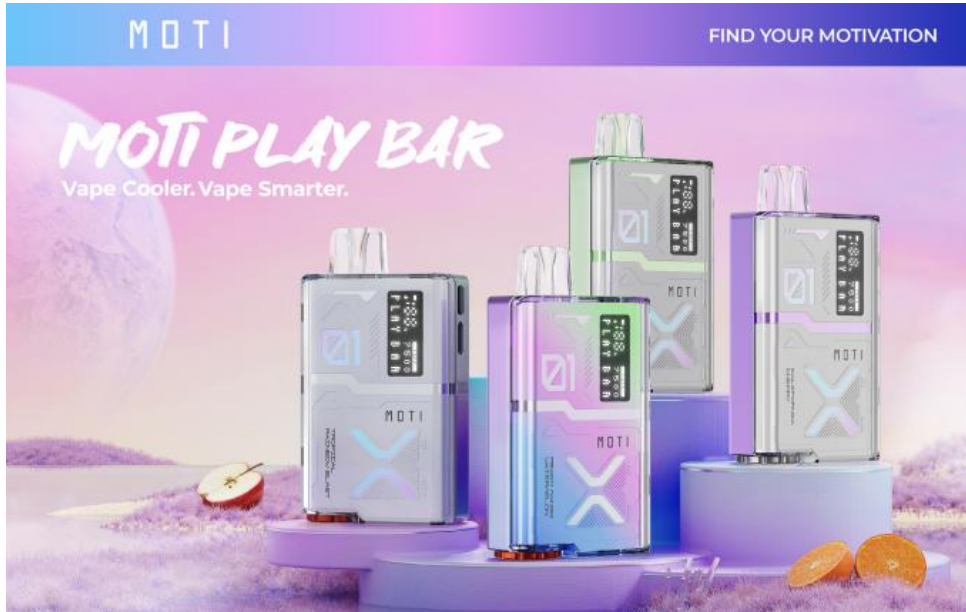

Child Lock: The device is equipped with a safety feature that prevents children from accidentally activating it, offering additional security and reassurance.

Compact & Durable: Despite its compact size, the device has a substantial e-liquid capacity for prolonged use without the need for constant refills.

Mesh Coil: Provides a rich, true taste and abundant vapor clouds, improving the overall vaping experience.

20 Flavour: The selection features well-loved choices such as Cool Mint, Watermelon Bubblegum, and Cherry Cola, ensuring a pleasing option for all taste preferences.

Robust Performance: The product is crafted for durability, with a remarkable usage lifespan of up to 7500 puffs, ensuring a sustained and economical vaping solution.

Specifications

Puffs: 7500 Puffs	E-liquid Capacity: 14 ML	Nicotine Strength: 5%
Nebulizer Type: Mesh Coil	Size: 46 × 18.6 × 81.5 mm	Flavour: 20 Flavours

Packaging Details

	Individual Unit	Small Box	Master Carton
Dimensions	50 x 20 x 90 mm	100 x 40 x 90 mm	400 x 200 x 100 mm
Weight	89.9 g	540 g	21 kg
Quantity	1 PC/PACK	6 PCS/PACK	240 PCS/EA

Why Choose Us

Choosing MOTI PLAY BAR means opting for quality, innovation, and reliability. Our fully automated production process ensures every device meets high standards, offering a consistent and enjoyable vaping experience. Our modular design also supports eco-friendly practices, enhancing battery recyclability.