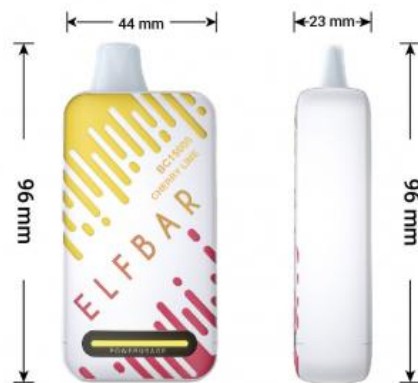

FEATURES

- Turbo Mode
- Dual Mesh Coil
- E-liquid & Power Breathing Light
- Up to 15000 Puffs
- Rechargeable Disposable Pod

PARAMETERS

Size: 44 × 23 × 96 mm
Nicotine Strength: 50mg/ml
Battery Capacity: 650 mAh
Puffs: Up to 15000
Charging Port: Type-C