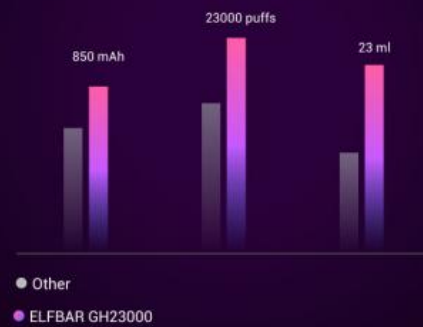

More Puffs, More E-liquid, Longer Lifespan

Extraordinary upgrades that exceed the industry's standards.
The GH23000 lasts the longest!