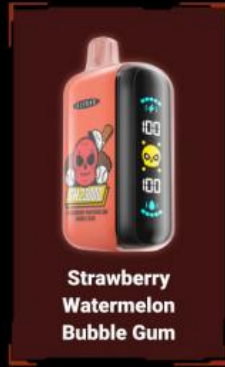

850 mAh

Puffs

Up to 23000

Charging Port

Type-C

15 FLAVORS

Apple Pear

Blue Razz Ice

Cherry Cola

Grape Ice

Green  
Apple Ice

Green Plum  
Sour Lime

Jasmine  
Raspberry

Purple Mint

Raspberry  
Watermelon  
Lemon

Polar Mint

Sour  
Watermelon  
Candy

Strawberry  
Banana

**Strawberry  
Watermelon  
Bubble Gum**

**Watermelon  
Cherry**

**Watermelon  
Ice**