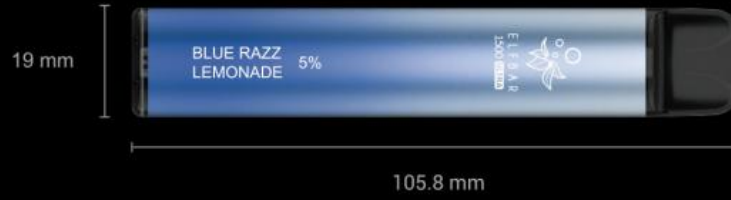

PARAMETERS

Size
 Φ 19 × 105.8 mm

E-liquid Capacity
5 ml

Nicotine Strength
50 mg/ml

Battery Capacity
850 mAh

Puffs
Up to 1500